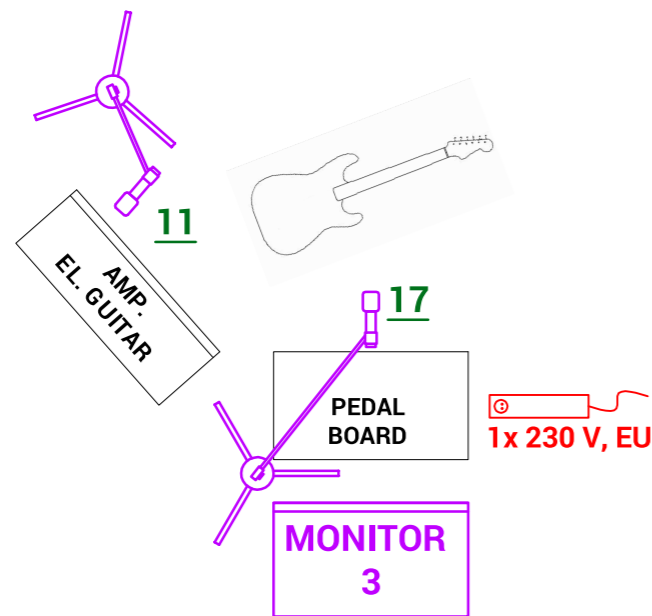

ARTMOSPHERE

STAGE PLAN + INPUT LIST

- 1 Kick
- 2 SN Top
- 3 SN Down
- 4 Hi-Hat
- 5 Tom1
- 6 Tom2
- 7 Floor
- 8 OH L
- 9 OH R
- 10 Bass guitar, line, 1x XLR
- 11 El. guitar "Main", 1x Mic
- 12 El. guitar, 1x Mic
- 13 Keyboard - L, line, Jack, D.I.
- 14 Keyboard - R, line, Jack, D.I.
- 15 Voc1 "Main"
- 16 Talk
- 17 Voc2
- 18 Sampler - L, line, Jack, D.I.
- 19 Sampler - R, line, Jack, D.I.
- 20 Acoustic guitar - Jack, D.I.

DRUM SET 1-9

PEOPLE & ANIMALS