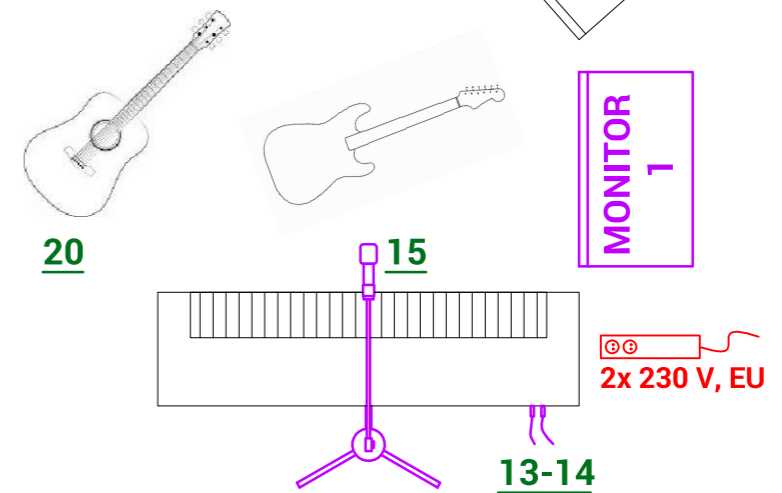

PEOPLE & ANIMALS