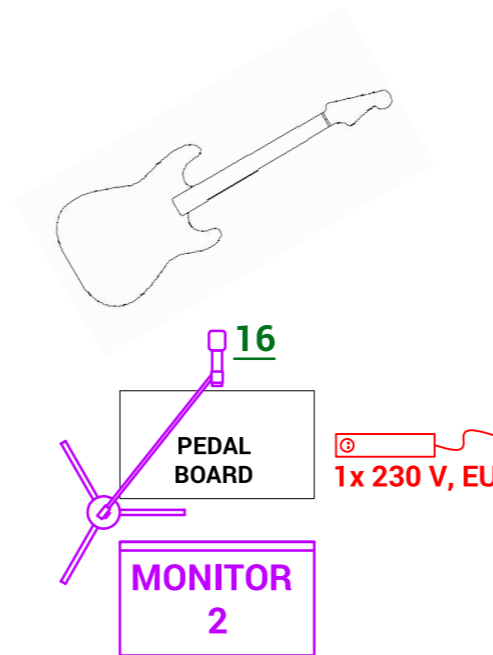

ARTMOSPHERE

STAGE PLAN + INPUT LIST

- 1 Kick
- 2 SN Top
- 3 SN Down
- 4 Hi-Hat
- 5 Tom1
- 6 Tom2
- 7 Floor
- 8 OH L
- 9 OH R
- 10 Bass guitar, line, 1x XLR
- 11 El. guitar "Main", 1x Mic
- 12 El. guitar, 1x Mic
- 13 Keyboard - L, line, Jack, D.I.
- 14 Keyboard - R, line, Jack, D.I.
- 15 Voc1 "Main"
- 16 Talk
- 17 Voc2
- 18 Sampler - L, line, Jack, D.I.
- 19 Sampler - R, line, Jack, D.I.
- 20 Acoustic guitar - Jack, D.I.

DRUM SET 1-9

PEOPLE & ANIMALS