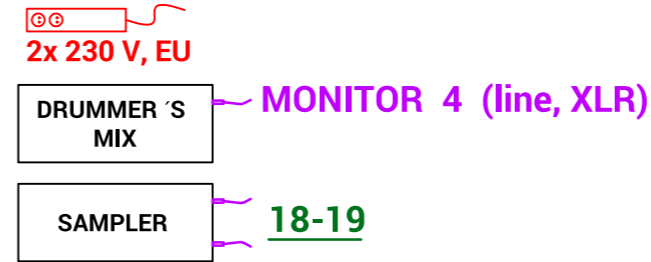

PEOPLE & ANIMALS