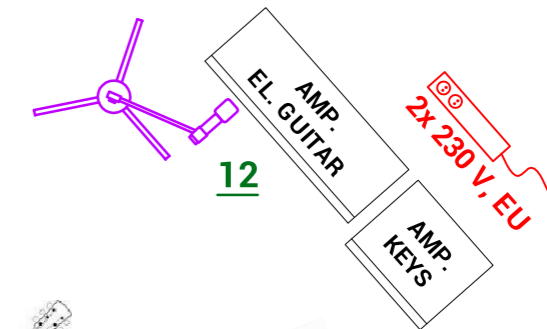

PEOPLE & ANIMALS